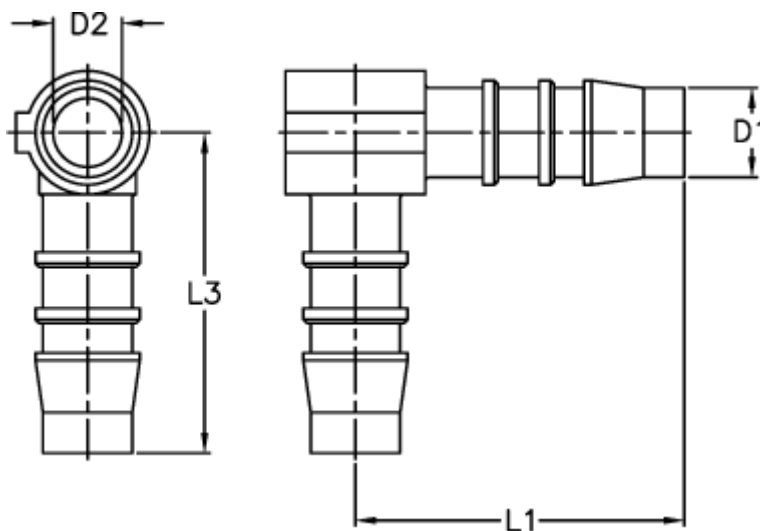

Article number: 027628900006

Description: Norma hose coupling WS 6

Measures

D1 = 6

D2 = 4.0

L1 = 25.0

L3 = 26.0